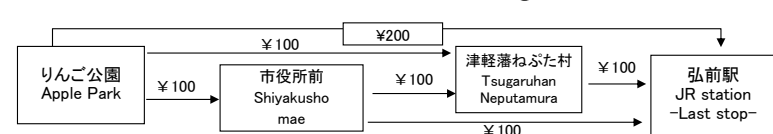

ためのぶ号バス Tamenobu-go bus

りんご公園発 Apple Park	市役所前公園入口 Shiyakushomae Koen-iriguchi	津軽藩ねぶた村 Tsugaruhan Neputamura	弘前駅着 JR station - last stop -
9:55	10:05	10:15	10:35
11:40	11:50	12:00	12:20
13:40	13:50	14:00	14:20
15:40	15:50	16:00	16:20