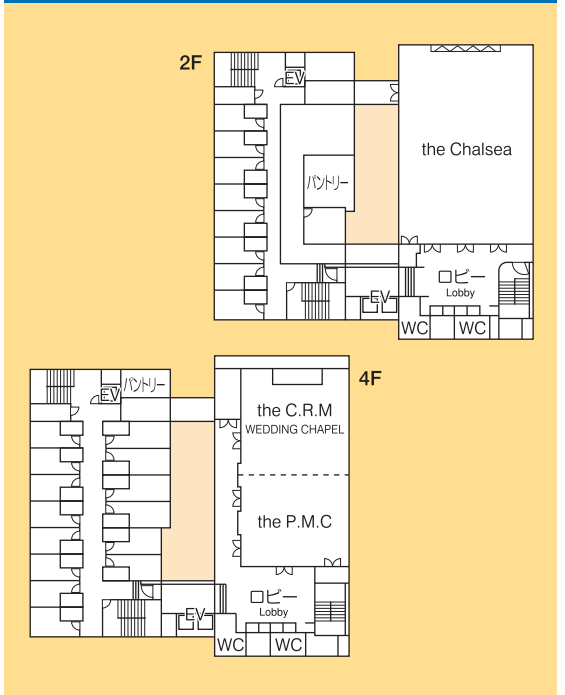

コンベンション会場平面図

コンベンション施設

会場名 Facilities	面積 (㎡) Area	会議(人) Conference		レセプション(人) Reception		付属設備 Others
		シアター Theater	スクール School	ビュッフェ Buffet	バンケット Banquet	
The Chelsea	226.5	246	165	200	135	DVDプロジェクター Video projector
The PMC	96.5	55	45	60	40	DVDプロジェクター Video projector
宿泊 Accommodation	シングル55/ツイン17/ダブル15/和室2/ゲストルーム1 Single 55 / Twin 17 / Double 15 / Japanese room 2 / Guest room 1					
飲食 Restaurant	和食 Japanese style food 1