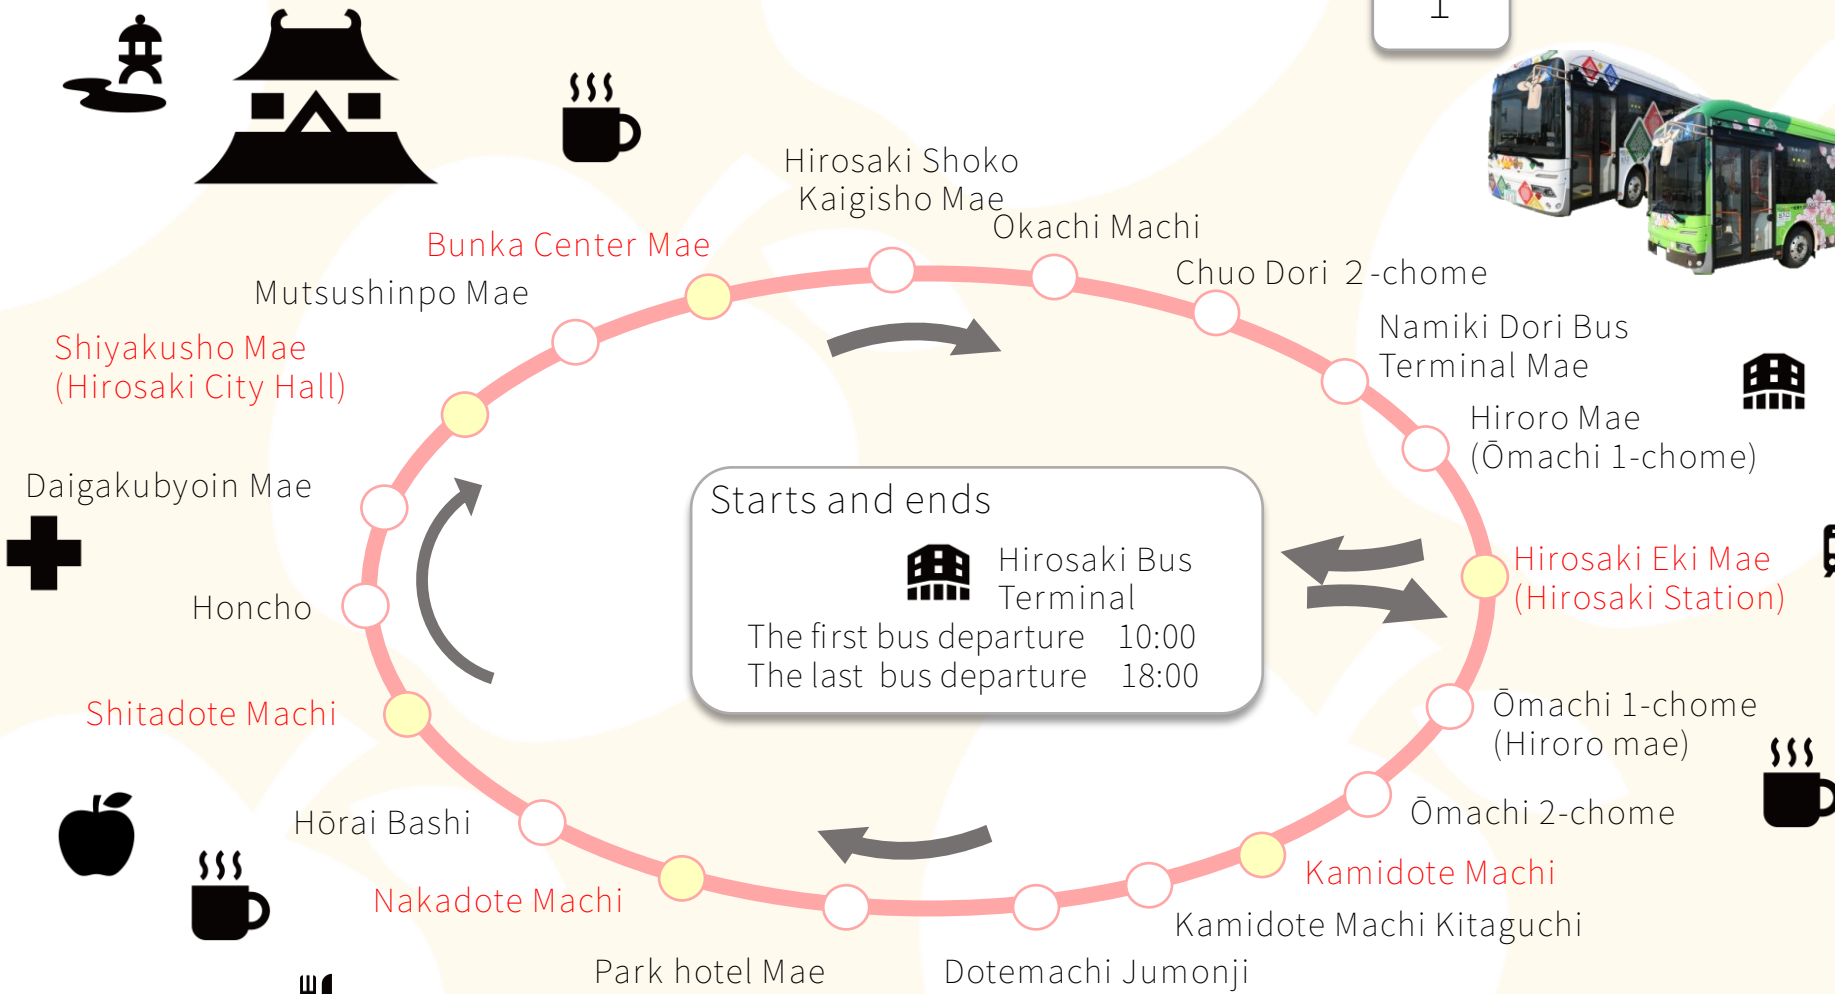

Dotemachi Loop Bus Map

Bus Number

1

Starts and ends

Hirosaki Bus Terminal

The first bus departure 10:00

The last bus departure 18:00

- Key Bus Stops**
- Hirosaki Eki Mae Gateway to Hirosaki's Surrounding Areas
 - KamiDote Machi ~Shitadote Machi Food & Shopping street
 - Shiyakusho Mae (City Hall) Access to Castle & Fujita Memorial Garden
 - Bunka Center Mae Access to Castle & Neputa Village