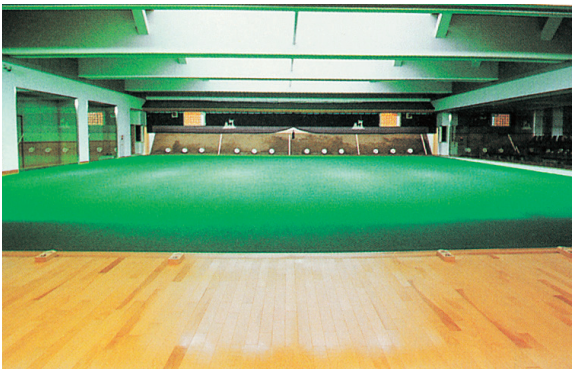

### Closed:

Wednesday  
(If Wednesday is a national holiday, next day will be closed)

▲近的弓道場 Regular close-range shooting

▲主競技場 Main Athletic Field