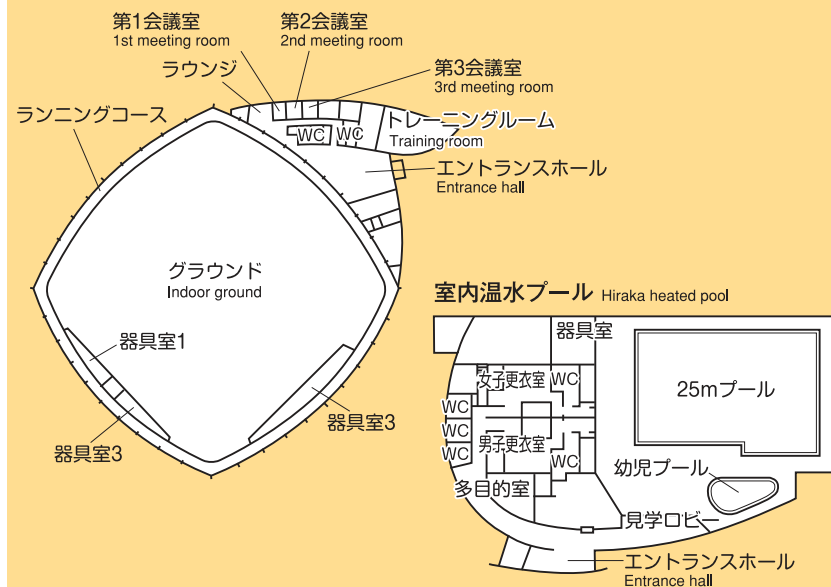

Access:

15 mins from Hiraka station Konan-Railway Konan line
on foot

Parking:

The 1st parking 95Cars/The 2nd parking 109cars

Opening Time:

9:00 AM～9:00 PM

Reservation:

From 30days until 7days before

Time:

9:00 AM～9:00 PM

Closed:

Monday(when Monday is Pabulic holiday,next day
will be closed), New Year's holiday

コンベンション会場平面図

コンベンション施設

会場名 Facilities	面積(㎡) Area	収容人数(人) Capacity
屋内グラウンド Indoor ground	6,211	2,299
会議室1 The first meeting room		8
会議室2 The second meeting room		12
会議室3 The third meeting room		12
トレーニングルーム Training room		
テニスコート1～6 Tennis court 1～6	4,760	
ひらか温水プール Hiraka heated pool	915	